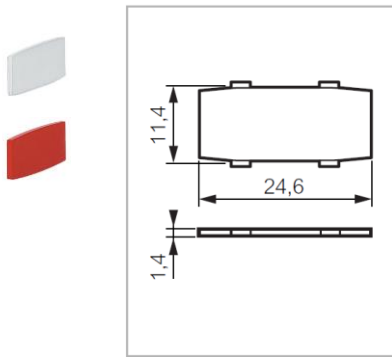

---

▶ **YOUR CONTROL STATION  
SOLUTION STARTS HERE!**

VARIETY OF DEVICES AND OPTIONS

CLEAR AND READABLE MARKING

▶ Legend plates

- Standard or on demand engravings
- Specific design
- IP rating guaranteed
- Different sizes
- Available for standard heads, double touch and triple touch
- Two shapes available : round or square
- Different colors available for inserts ● ● ●

Cat. No.

2 lines maximum  
 13 characters per line  
 For round and square frames cat. no:  
 LWP3, LWP4, LWP2

**Without engraving**

- White LIA5
- Red LIA1
- Alu LIA9
- Black LIA3

**On demand engraving**