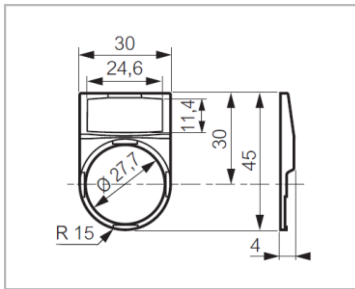

MULTIPLE OPTIONS

► Frames

Cat. No.

Round
For legend plates cat. Nos.:
LIA5, LIA1, LIA9, LIA3

LWP3

- Black