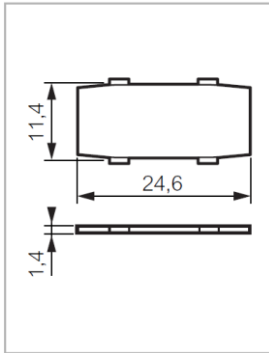

MULTIPLE OPTIONS

▶ Engraved legend plates

Cat. No.

Small model

Alu legend plate, black engraving
For round and square frames cat. no:
LWP3, LWP4, LWP2

With standard engraving

O-I	LIA9081
I-II	LIA9082
I-O-II	LIA9091
MANU-O-AUTO	LIA9191
HAND-O-AUTO	LIA9291
START	LIA9301
ON	LIA9303
OFF	LIA9304
RESET	LIA9315
RUN	LIA9327
HAND-AUTO	LIA9383