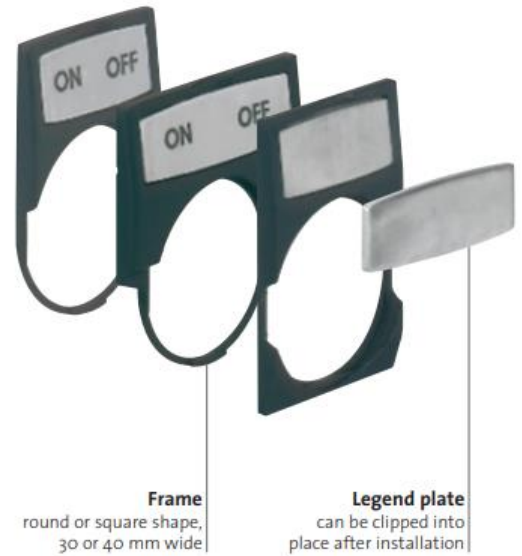

---

▶ **YOUR CONTROL STATION  
SOLUTION STARTS HERE!**

VARIETY OF DEVICES AND OPTIONS

CLEAR AND READABLE MARKING

▶ Legend plates

- Standard or on demand engravings
- Specific design
- IP rating guaranteed
- Different sizes
- Available for standard heads, double touch and triple touch
- Two shapes available : round or square
- Different colors available for inserts ● ● ●

▶ Laser engraving

Our legend plates are laser engraved for a better durability.

- ▶ Different shapes
- Different sizes
- Different colors

Clear marking for a good reading

MULTIPLE OPTIONS

▶ Blank legend plates

Cat. No.

2 lines maximum  
 13 characters per line  
 For round and square frames cat. no:  
 LWP3, LWP4, LWP2

**Without engraving**

- White LIA5
- Red LIA1
- Alu LIA9
- Black LIA3

**On demand engraving**