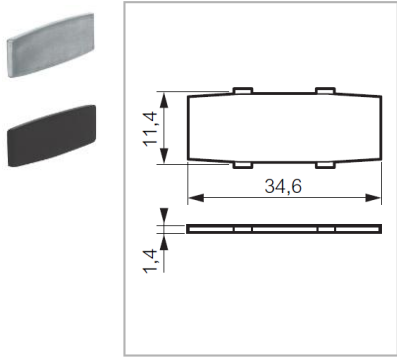

*Paper or other*

- Transparent LIA7

- ▶ Standard engravings available
- Personalized engravings on demand

MULTIPLE OPTIONS

▶ Blank legend plates

Cat. No.

2 lines maximum  
 18 characters per line  
 For round and frame cat. no:  
 LWG3